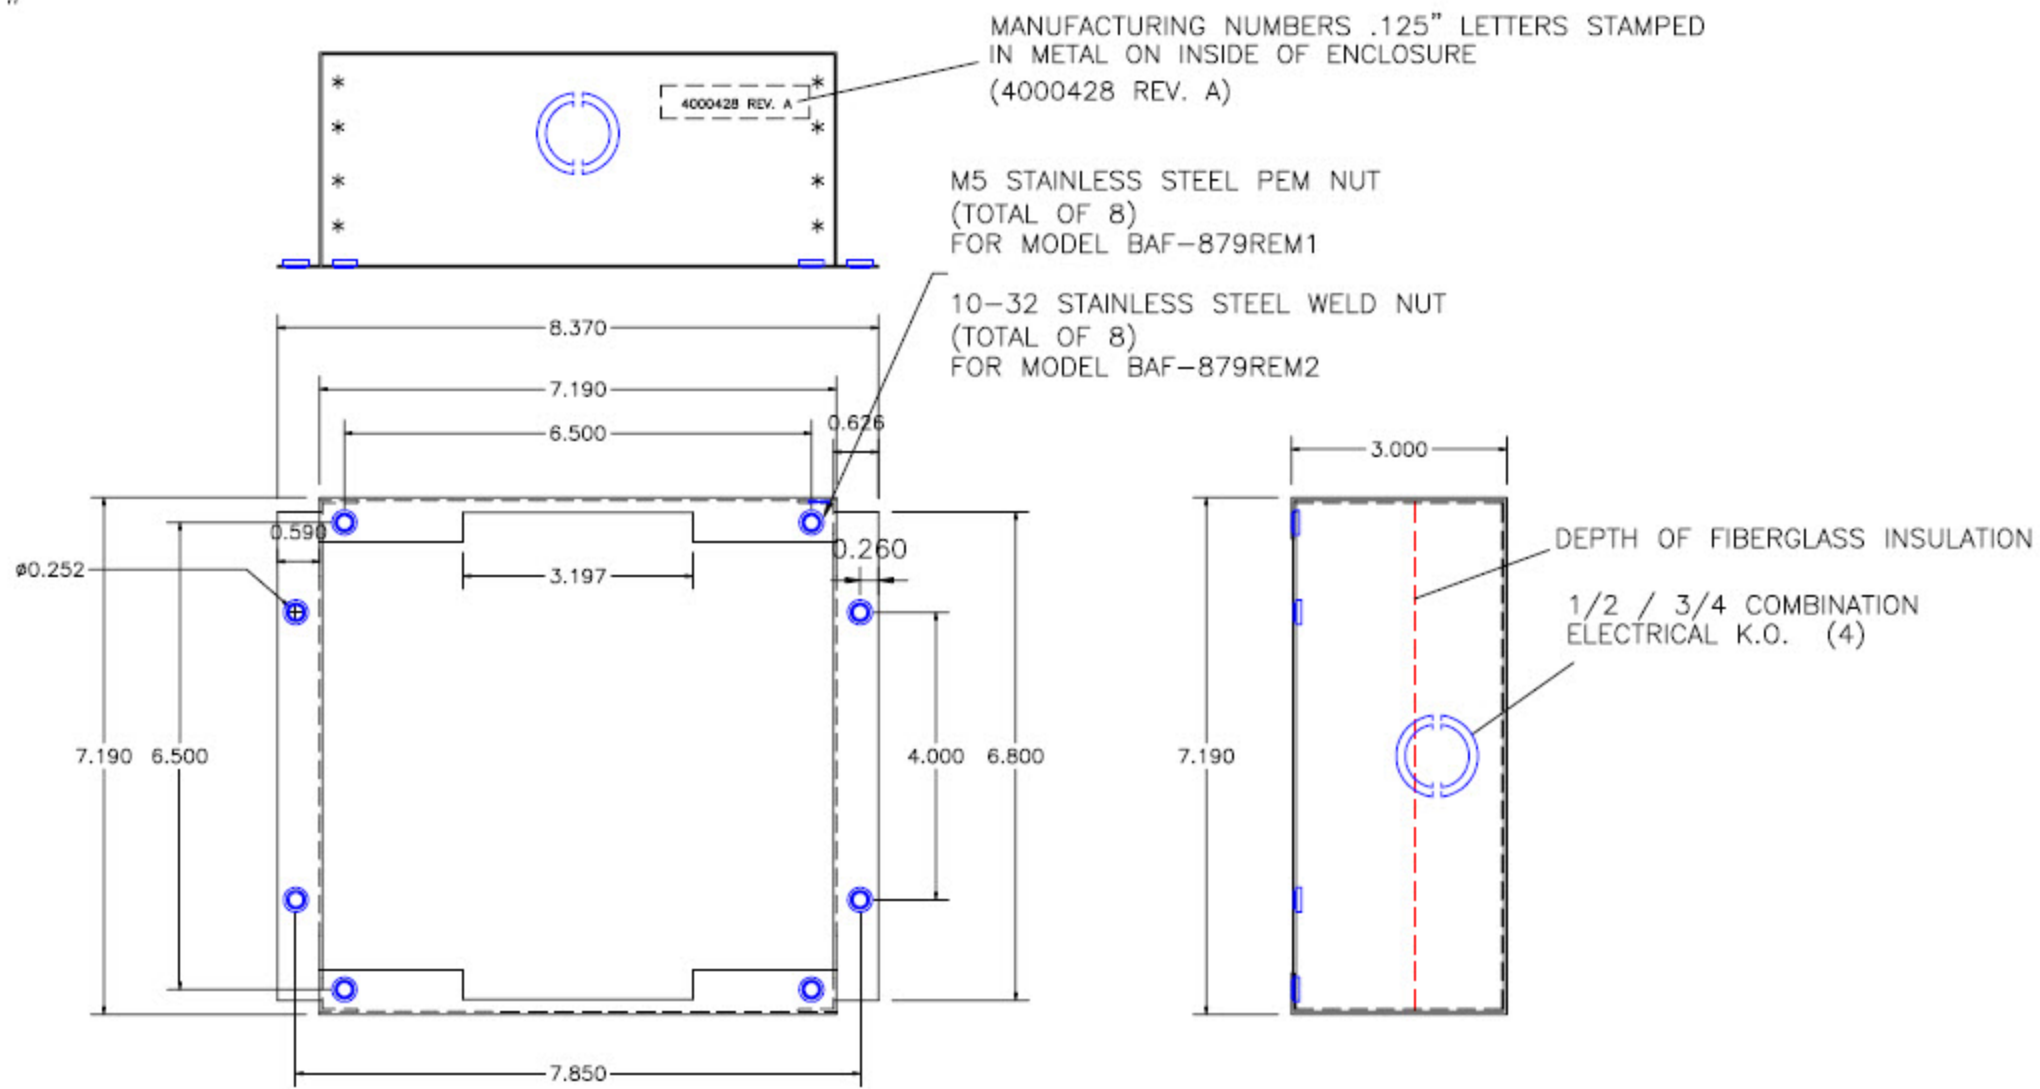

CR #61857

BAF-879REM2 RECESSED ENCLOSURE HAS 10-32 STAINLESS STEEL WELD NUTS
 MATERIAL: .030 S.S. TYPE 304
 FINISH: #4 BRUSHED

GRILLE MODEL #BAF-879MN
 FITS THIS ENCLOSURE

BAF-879REM1 BAF-879REM2	6/23/05 REVISED 6/18/03 REMOVED GOOP REVISED 6/23/05 ADDITION OF FIBERGLASS	REVISED 8/29/05 STAMPED NUMBERS CHANGED WELDNUTS ADDED TO UNDERSIDE OF FLANGE	FILE: BAF879 REVISION: 082106 REVISION DATE: 08/21/06		MISCO SPEAKERS
----------------------------	--	---	---	--	-----------------------