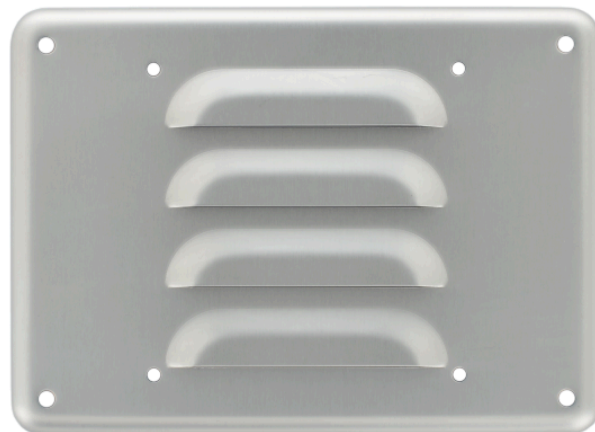

MISCO. Accessories

6.5 INCH X 4.7 INCH ALUMINUM LOUVERED GRILLE

PART #: 34AB

THIS IS A "BUILT TO ORDER" PRODUCT.

REQUEST A QUOTE

A rectangular shaped, aluminum louvered grille with two mounting patterns: Grille mounting sized for #10 pan head screws, and speaker mounting sized for #8 pan head screws. For same model with anodized black coat finish, see [74119](#).

Size: 6.5" x 4.7" (165 mm x 120 mm)

Grille Material: Aluminum

Mounting: 0.19" Hole Diameter, #10 Pan Head Screw

Color: Silver

Primary Specifications

Size: 6.5" x 4.7" (165 mm x 120 mm)

Grille Material: Aluminum

Mounting: 0.19" Hole Diameter, #10 Pan Head Screw

Color: Silver